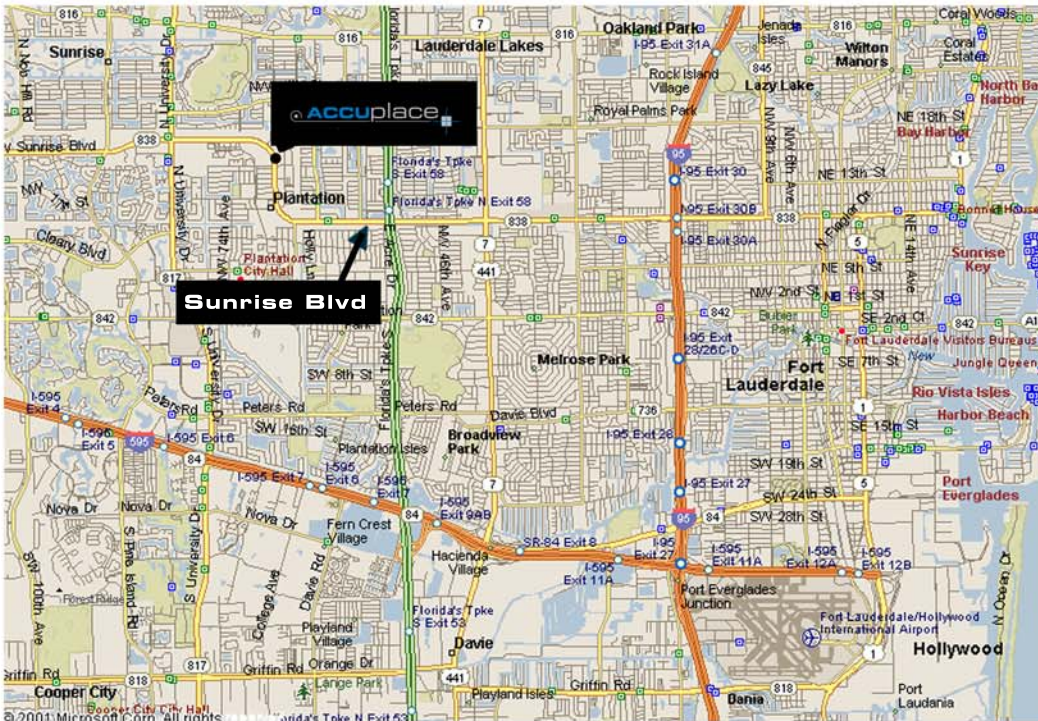

On the corner of Sunrise Blvd. and NW 69th Avenue (Sunrise Blvd., between the light at NW 16th St and NW 70th Ave)

From Ft Lauderdale International Airport: (12 miles):

Follow the signs to to I-595 West. Go West to Florida Turnpike and take the Turnpike North to the Sunrise Blvd. Exit. Go west on Sunrise Blvd. approx. 2 miles to NW 69th Ave and take a right turn. AccuPlace will be the first building on the right.

From Miami International Airport (30 miles):

Upon exiting airport, take hwy 112 east to Interstate 95 (I-95). Go north on I-95 to the Florida Turnpike (2nd lane from left exit) and take the Turnpike North to the Sunrise Blvd. Exit. Go west on Sunrise Blvd. approx 2 miles to NW 69th Ave and take a right turn. There will be a sign reading "Plantation Technology Park" and AccuPlace will be the first building on the right.